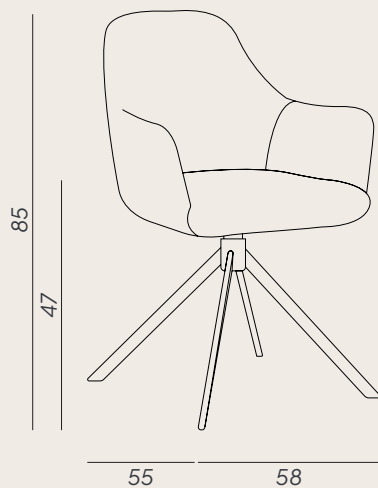

Curve

collection

Curve dimensions

Curve fix

Curve swivel

Curve upholstery

Sneak natural 01

Alpine champagne 186

Sneak linen 110

Young Line Furniture

Schardouwstraat 8
8870 Izegem
T+32 475 82 74 57

info@younglinefurniture.com
younglinefurniture@gmail.com

www.younglinefurniture.com

CHAIR 

 | YOUNG LINE
FURNITURE