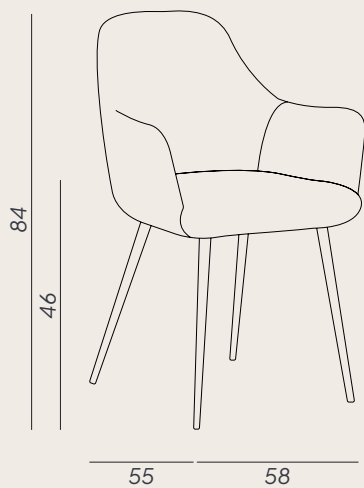

Curve

collection

Curve dimensions

Curve fix

Curve swivel

Curve upholstery

Sneak natural 01

Alpine champagne 186

Sneak linen 110

Young Line Furniture

Schardouwstraat 8
8870 Izegem
T+32 475 82 74 57

info@younglinefurniture.com
younglinefurniture@gmail.com

www.younglinefurniture.com

CHAIR 

 | YOUNG LINE
FURNITURE