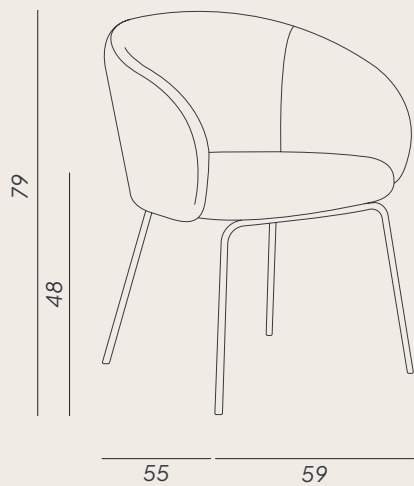

Tulip

collection

Tulip dimensions

Tulip DC

Tulip upholstery

Alpine ivory 101

Alpine natural 01

Alpine bronze 116